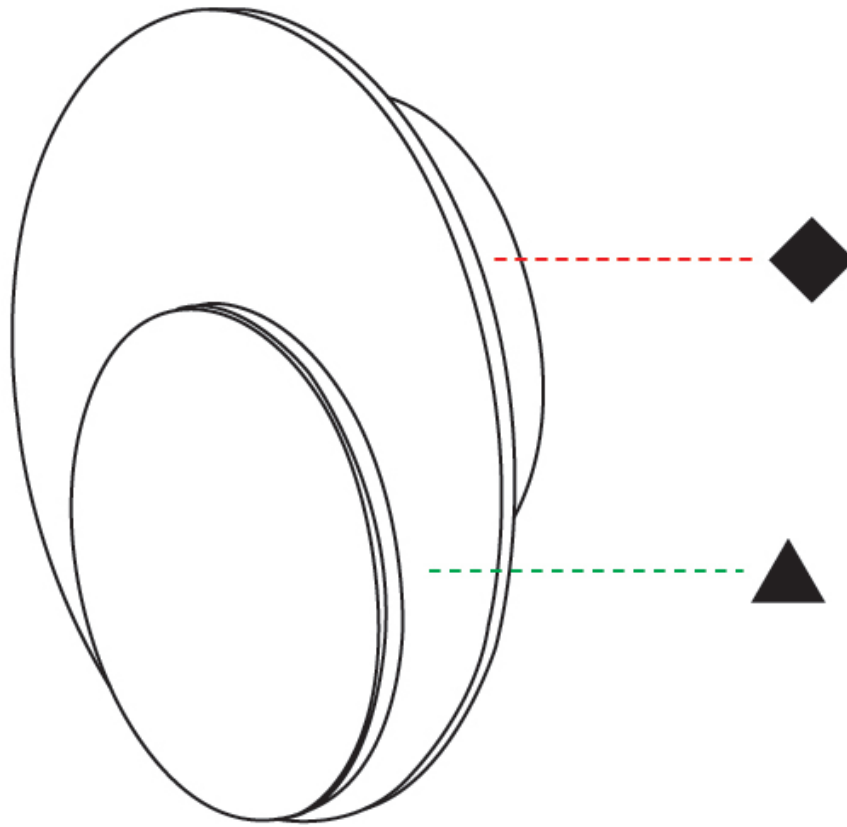

LUOMU 2 SURFACE

D72024-

PROJECT	_____
TYPE	_____
SPECIFIER	_____
QUANTITY	_____
DATE	_____

D